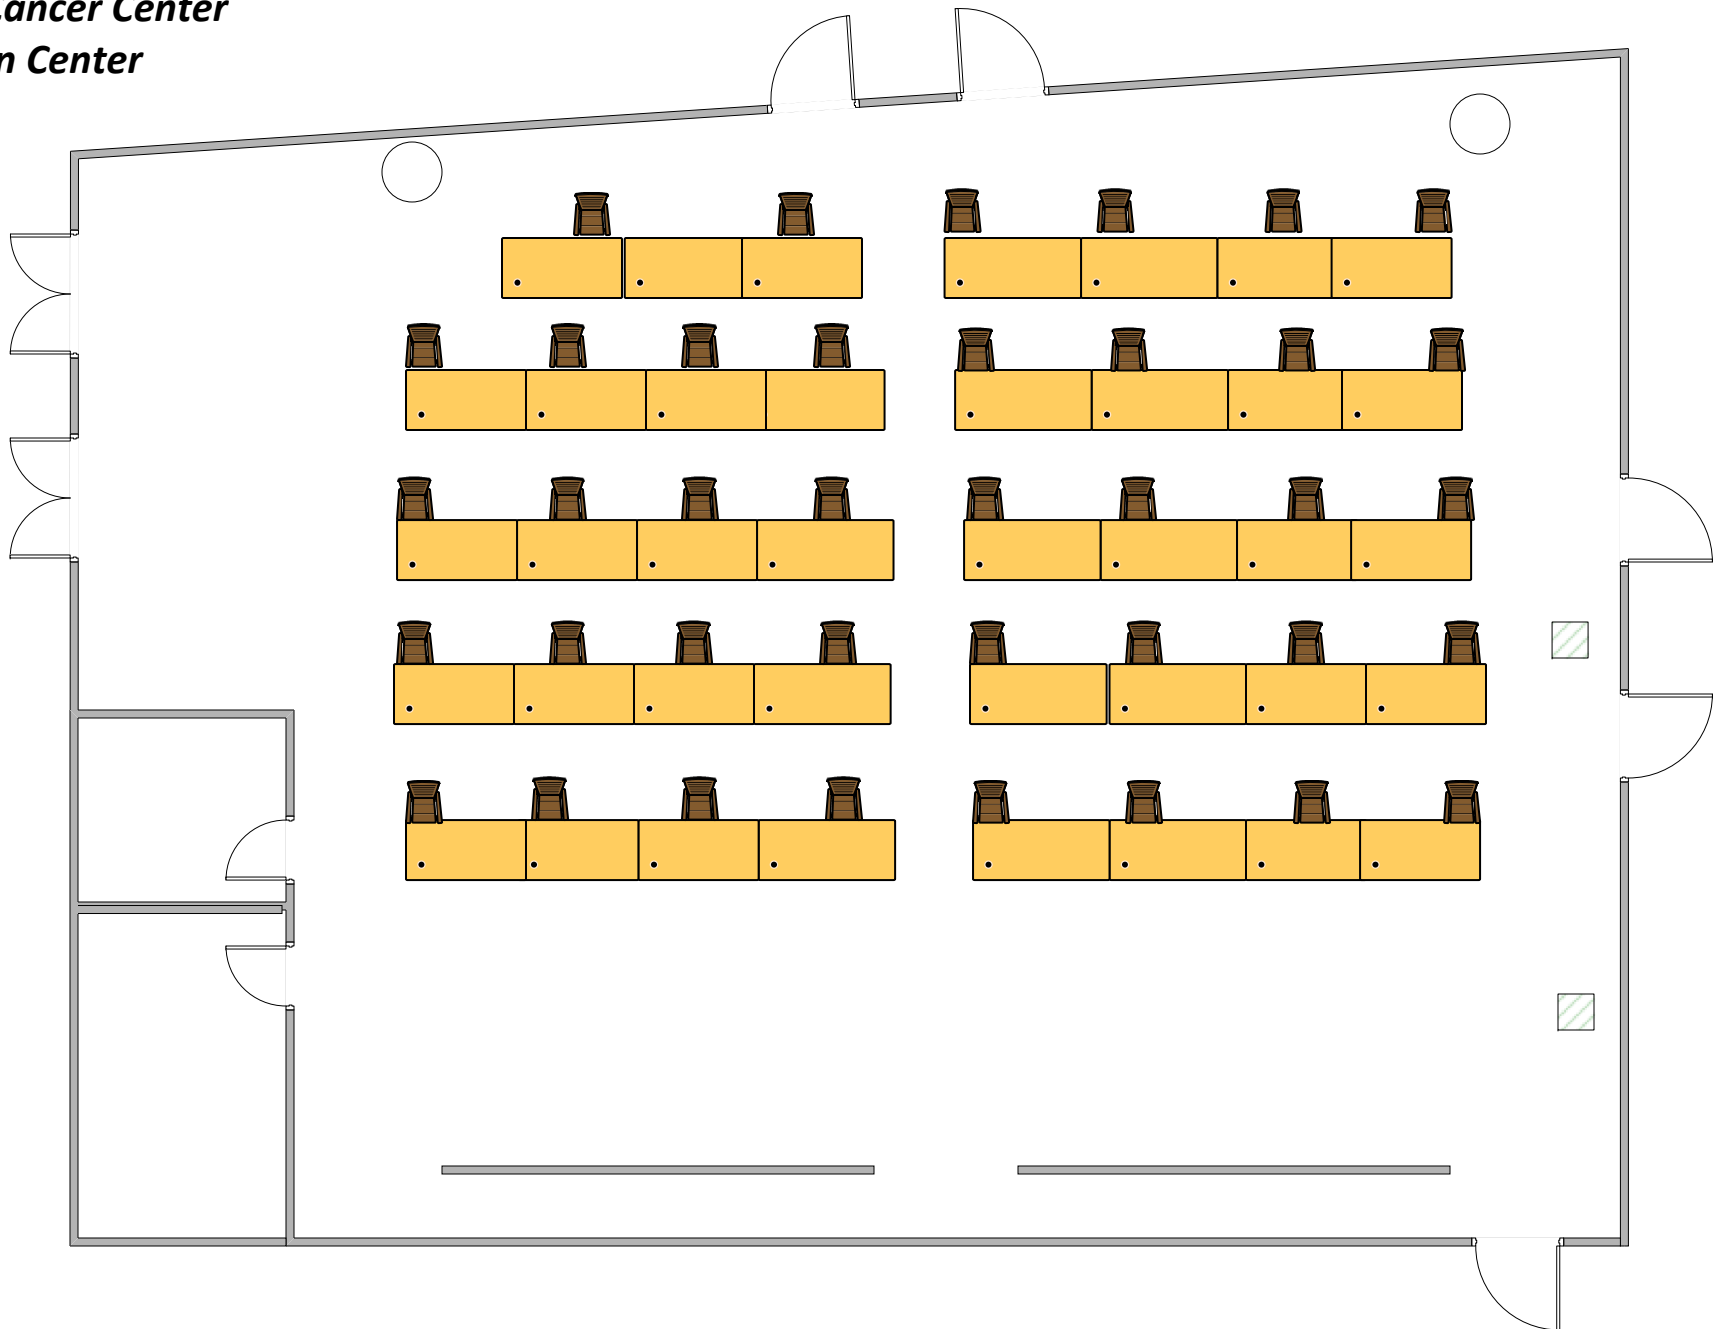

**University Cancer Center
Sullivan Center**

38 Chairs and Tables Social Distancing