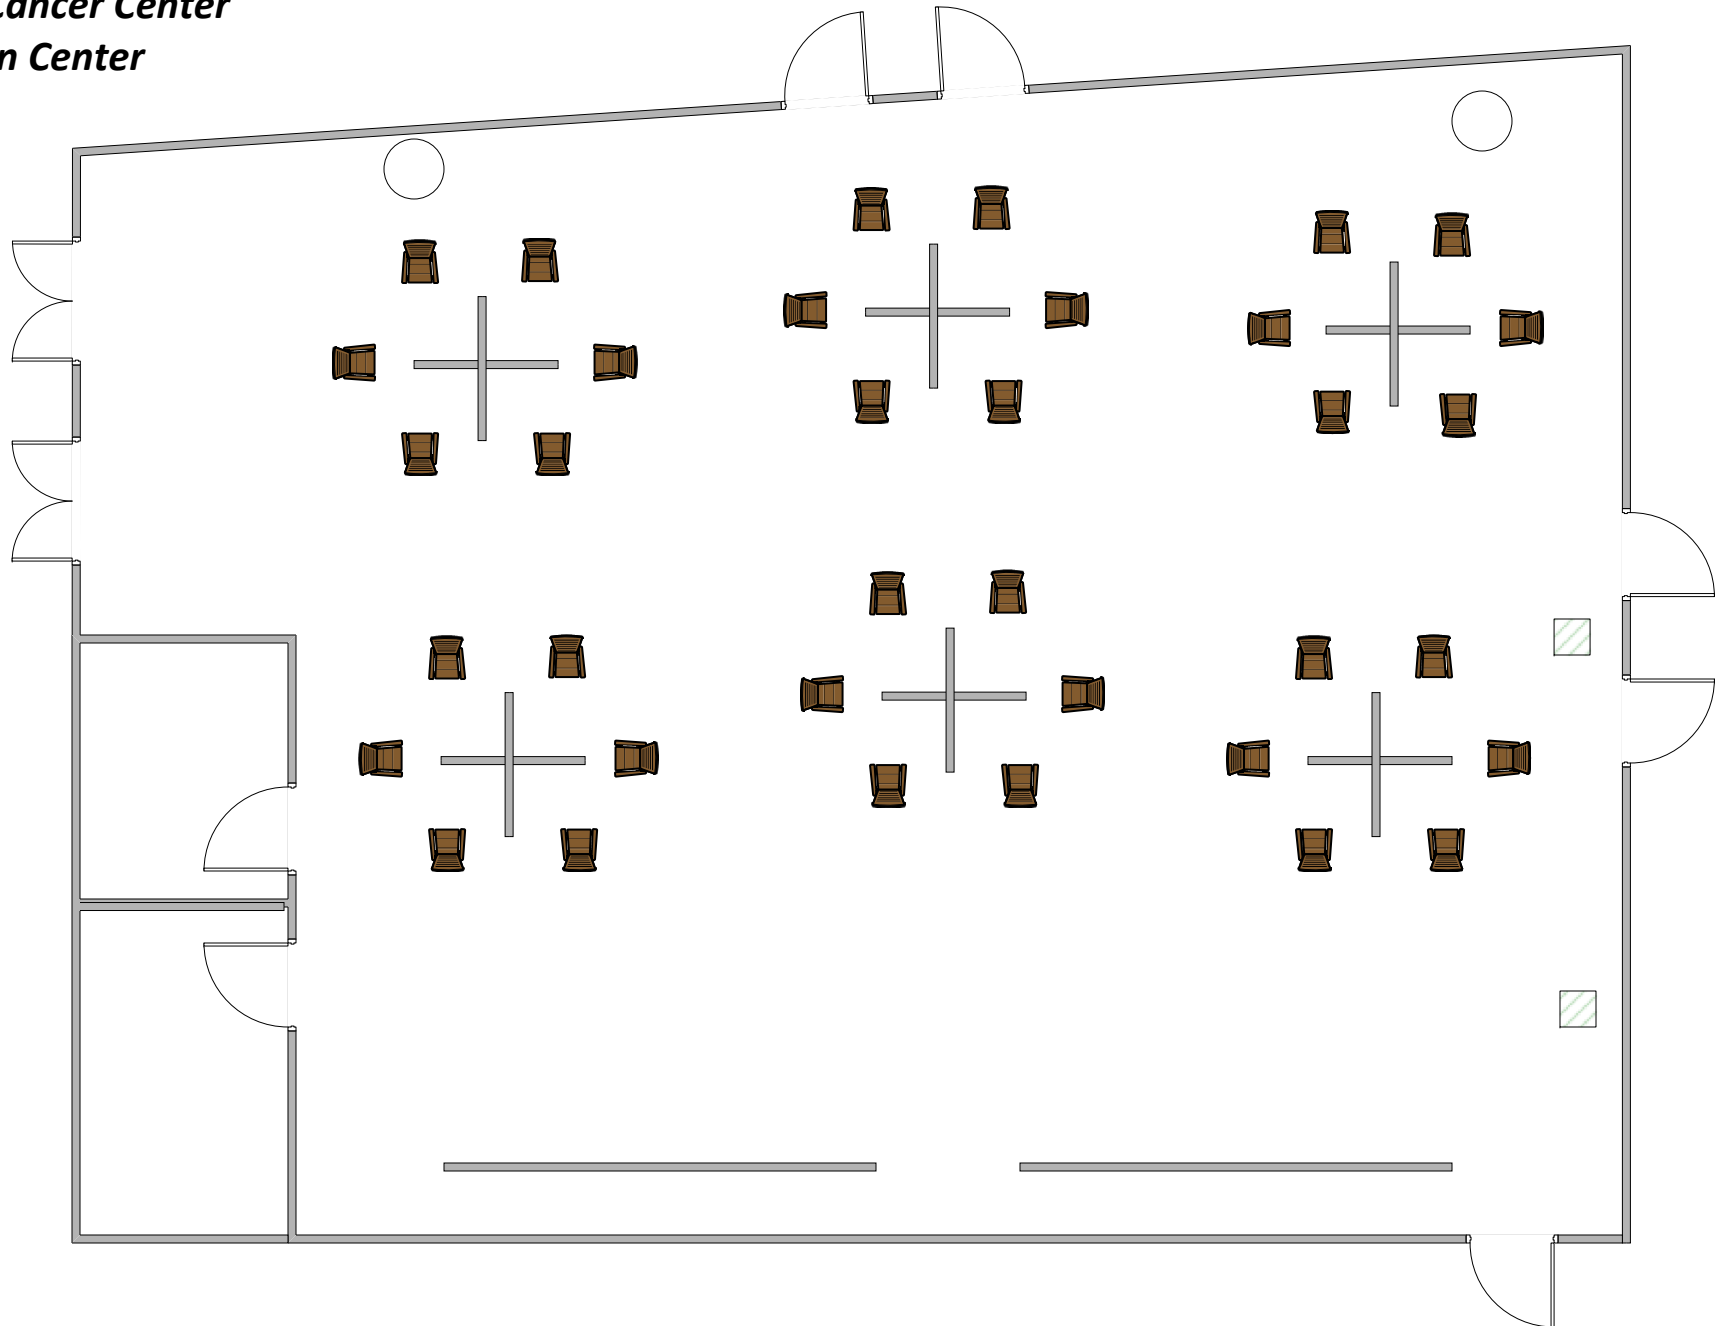

**University Cancer Center
Sullivan Center**

**36 Chairs Only Custer
Social Distancing**